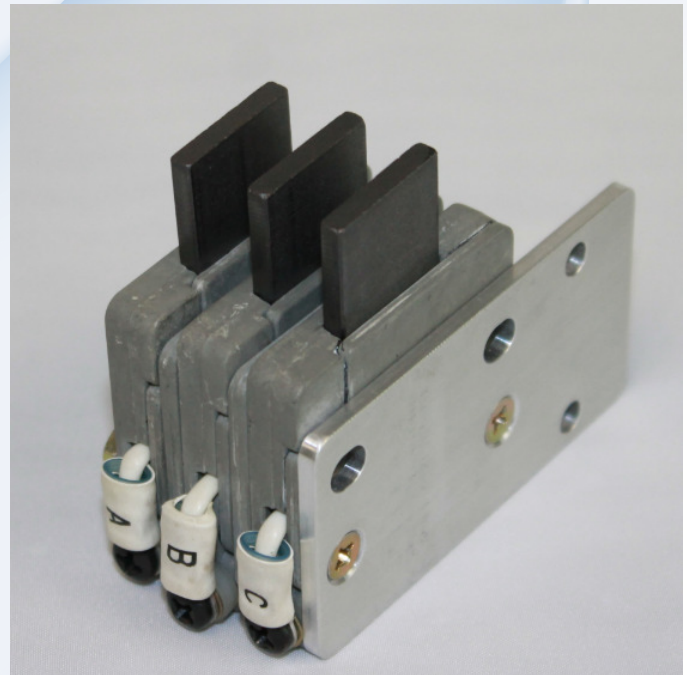

ICE SHIELD™ NOW OFFERS BRUSH BLOCKS!

CONTACT OUR DISTRIBUTION NETWORK FOR MORE INFORMATION!

Part Number (OEM Number)	Eligibility	Eligibility	Repair Module
SMR1908-1 (4E1908-1)	Piper Aircraft, Inc.	PA-31, PA-31-300, PA-31-325, PA-31-350, PA-34-200	N/A
SMR2042-4 (3E2042-4)	Piper Aircraft, Inc.	PA-46-500TP	SMR2011-10
SMR2044-1 (3E2044-1)	Raytheon Aircraft	D18C, D18S, E18S, G18S, H18, C45G, C45H, TC45G, TC45H, E50, F50, G50, H50, J50, 65, 65-80, 65-A80, 65-B80, 65-88, 65-90, 65-A90, 65-A90-1, 65-A90-2, 65-A90-3, B90, C90, E90, F90, 99, 99A, A99, A99A, B99, 100, A100, A100A, A100C, 200	SMR2011-10
	Bombardier	DHC-6	
	Pilatus	PC-6, PC-6-H1, PC-6-H2, PC-6/350, PC-6/350H1, PA-6/350-H2, PC-6/A, PC-6/A-H1, PC-6/A-H2, PC-6/B-H2, PC-6-B1/H2, PC-6/B2-H2, PC-6/B2-H4, PC-6/C-H2, PC-6/C1-H2	
	Twin Commander	560A, 560E, 680, 680E, 685, 720 With Goodrich STC SA1232EA, SA1-520	
	M7 Aerospace	SA26-T, SA26-AT, SA226-T, SA226-AT, SA226-TC, Merlin II	
	Israel Aircraft Industries	ARAVA 101, 101B	
	Short Brothers PLC	SD3-30, SD3 Sherpa	
	Embraer	EMB-110P1, EMB-110P2, EMB-120, EMB-120RT, EMB-120ER, EMB-120FC, EMB-120QC	
	Cessna	310J, 310K, 310L, 310M, 310N, 310P, 425	
	Piper	PA-31T, PA-31T1, PA-31T2, PA-42	
	Dornier	DO-128-6	
	Mooney	M20J	
	Harbin Aircraft Mfg.	Y12 IV	
SMR2044-4 (3E2044-4)	SOCATA	TBM700	SMR2011-10
SMR2342-4 (3E2342-4)	Pilatus Aircraft Ltd.	PC-12, PC-12/45, PC-12/47, PC-12/47E	SMR2320-6
SMR2346-3 (3E2346-3)	Hawker Beechcraft	1900C	SMR2320-6
	Short Brothers PLC	SD3-60	

Part Number	Description	Quantity	List Price	Distributor Price	Extended
SMR2011-10	Brush Block Module	20			
SMR1908-1	Brush Block Assembly	2			
SMR2042-4	Brush Block Module Assembly	2			
SMR2044-1	Brush Block Module Assembly	5			
SMR2044-4	Brush Block Module Assembly	2			
SMR2342-4	Constant Force Brush Block Assembly	2			
SMR2346-3	Constant Force Brush Module	1			